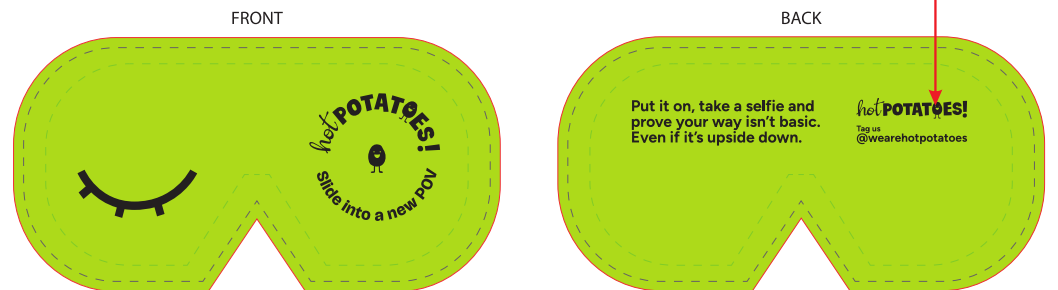

E-PROOF para su aprobación

N° Pedido 001583707
 SKU 1PL06601
 Producto Máscara para ojos con relleno de lavanda Luna
 Versión VR.1

EYE COVER PREMIUM RPET

1PL06601

Standard size of sleeping mask - 230mmx105mm (+/-5%)
 Safe area of sleeping mask- 215x90mm
 Size of cotton filling - 220mmx95mm (+/-5%)

CUT AND SEWING LINES

SAFE AREA

BLEEDS

CMYK

PLEASE READ CAREFULLY:

1. Tolerance of placing artwork on fabrics is +/- 10mm
2. Artwork outside the **SAFE AREA** may be cut or crossed by the stitching.
3. To match any particular CMYK colour we advise to make a colour sample.
4. Colours on fabrics will be very similar to the CMYK patterns.
5. Complaint about colours will be taken under consideration only if the colour sample was ordered.
6. Minimum readable size of text is **6p. Arial** / Minimum line thickness is **0,2mm**
7. File formats we use: **.pdf, .eps, .ai** / Minimum resolution for bitmap is **300 dpi**
8. **Zipper color white only**