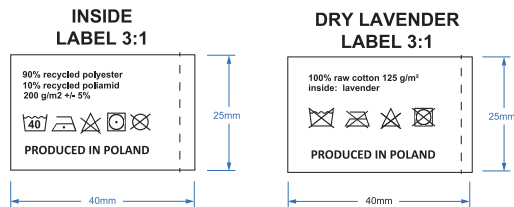

E-PROOF para su aprobación

N° Pedido 001583707
 SKU 1PL06601
 Producto Máscara para ojos con relleno de lavanda Luna
 Versión VR.1

EYE COVER PREMIUM RPET

1PL06601

Standard size of sleeping mask - 230mmx105mm (+/-5%)
 Safe area of sleeping mask- 215x90mm
 Size of cotton filling - 220mmx95mm (+/-5%)

CUT AND SEWING LINES

SAFE AREA

BLEEDS

CMYK

PLEASE READ CAREFULLY:

1. Tolerance of placing artwork on fabrics is +/- 10mm
2. Artwork outside the **SAFE AREA** may be cut or crossed by the stitching.
3. To match any particular CMYK colour we advise to make a colour sample.
4. Colours on fabrics will be very similar to the CMYK patterns.
5. Complaint about colours will be taken under consideration only if the colour sample was ordered.
6. Minimum readable size of text is **6p. Arial** / Minimum line thickness is **0,2mm**
7. File formats we use: **.pdf, .eps, .ai** / Minimum resolution for bitmap is **300 dpi**
8. **Zipper color white only**