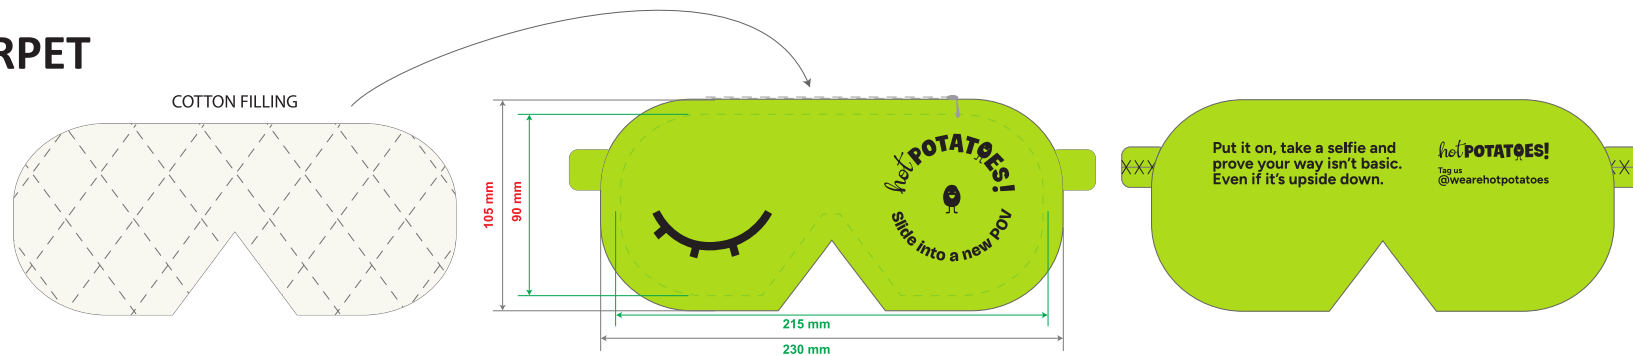

E-PROOF para su aprobación

N° Pedido 001583707
 SKU 1PL06601
 Producto Máscara para ojos con relleno de lavanda Luna
 Versión VR.1

EYE COVER PREMIUM RPET

1PL06601

Standard size of sleeping mask - 230mmx105mm (+/-5%)
 Safe area of sleeping mask- 215x90mm
 Size of cotton filling - 220mmx95mm (+/-5%)

CUT AND SEWING LINES

SAFE AREA

BLEEDS

CMYK

PLEASE READ CAREFULLY:

1. Tolerance of placing artwork on fabrics is +/- 10mm
2. Artwork outside the **SAFE AREA** may be cut or crossed by the stitching.
3. To match any particular CMYK colour we advise to make a colour sample.
4. Colours on fabrics will be very similar to the CMYK patterns.
5. Complaint about colours will be taken under consideration only if the colour sample was ordered.
6. Minimum readable size of text is **6p. Arial** / Minimum line thickness is **0,2mm**
7. File formats we use: **.pdf, .eps, .ai** / Minimum resolution for bitmap is **300 dpi**
8. **Zipper color white only**