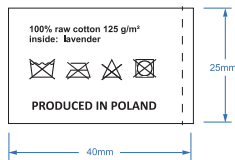

230mmx105mm (+/-5%)

Safe area of sleeping mask -

215x90mm

Size of cotton filling -

220mmx95mm (+/-5%)

CUT AND SEWING LINES

SAFE AREA

BLEEDS

CMYK

INSIDE LABEL 3:1

DRY LAVENDER LABEL 3:1

PLEASE READ CAREFULLY:

1. Tolerance of placing artwork on fabrics is +/- 10mm
2. Artwork outside the **SAFE AREA** may be cut or crossed by the stitching.
3. To match any particular CMYK colour we advise to make a colour sample.
4. Colours on fabrics will be very similar to the CMYK patterns.
5. Complaint about colours will be taken under consideration only if the colour sample was ordered.
6. Minimum readable size of text is **6p. Arial** / Minimum line thickness is **0,2mm**
7. File formats we use: **.pdf, .eps, .ai** / Minimum resolution for bitmap is **300 dpi**
8. **Zipper color white only**