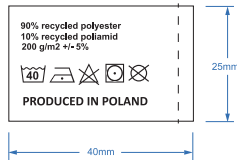

230mmx105mm (+/-5%)

Safe area of sleeping mask -

215x90mm

Size of cotton filling -

220mmx95mm (+/-5%)

CUT AND SEWING LINES

SAFE AREA

BLEEDS

CMYK

INSIDE LABEL 3:1

DRY LAVENDER LABEL 3:1

PLEASE READ CAREFULLY:

1. Tolerance of placing artwork on fabrics is +/- 10mm
2. Artwork outside the **SAFE AREA** may be cut or crossed by the stitching.
3. To match any particular CMYK colour we advise to make a colour sample.
4. Colours on fabrics will be very similar to the CMYK patterns.
5. Complaint about colours will be taken under consideration only if the colour sample was ordered.
6. Minimum readable size of text is **6p. Arial** / Minimum line thickness is **0,2mm**
7. File formats we use: **.pdf, .eps, .ai** / Minimum resolution for bitmap is **300 dpi**
8. **Zipper color white only**